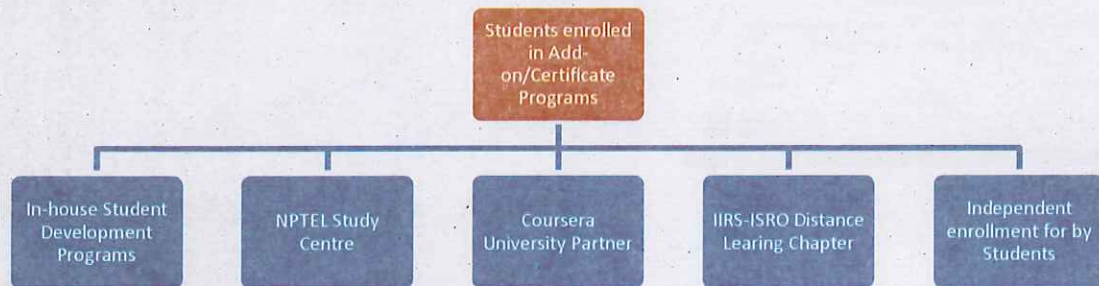

1.2.3 Students Enrolled in Add-on/Certificate Programs

Apart from In-house institute encourage students to enrol for various Ad on/Certificate courses. Institute floats in-house Student development programs for curriculum enhancement. Institute has partnered with various prestigious National level organizations, NPTEL Study Centre, Coursera university partner, IIRS-ISRO, IIT LAKSHYA to name a few, for providing advance level courses to the students. Mentors keep track of student's enrolment and guide them to choose programs to enhance student's knowledge to make them industry ready.

This certificate is computer generated and can be verified by scanning the QR code given below. This will display the certificate from the NPTEL repository. <https://nptel.ac.in/inrce/>

NPTEL Online Certification
This certificate is awarded to
AMRUTA SAI
for successfully completing the course
Programming, Data Structures and Algorithms Using Python
with a cumulative score of **75**
Online Assignments: 25/25 | Programming Exam: 25/25 | Practical Exam: 25/50
Total number of candidates certified in this course: 2747